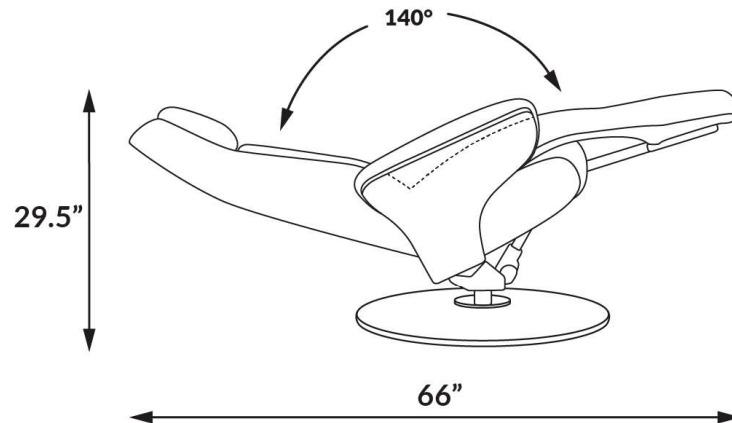

Stressless® Adam Family

Disc Base - Wood Only

Stressless® Adam

Item no.	Model	Base	Option	Batick & Fabrics*	Dinamica & Paloma	Velaro	Noblesse
1729710	Adam	Wood Disc	Chair				
1997247	Rechargeable Battery Pack		\$200		Batteries ordered and shipped separately.		

Disc Base is available in the following Wood Finishes: Black, Brown, Grey, Oak, Smoked Oak, Teak, Walnut, Wenge

800-315-3496

Stressless® Adam - Measurements (inches)

Item no.	Model	Base	Width	Height	Depth	Seat Height	Seat Depth	Arm Height
1729710	Adam	Wood Power Disc	34	43.3-45.7	34.3	20	20	24.5

Recommended distance from wall: 24"

Note: Stressless® Adam comes with a wood panel on the arms, which is available in any of our eight wood finishes. The Disc base is also available in the same options as the wood panel.